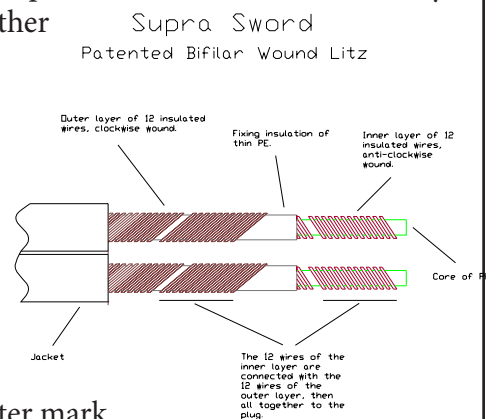

SUPRA SWORD 2x3.0 COMBICON

High end loudspeaker cable with banana/spade

Gauge: 2x3.0mm² / AWG 12

Rev.date: 2022-08-30

Customs tariff no: 8544429010

Country of origin: Sweden

- Transparent and dynamic sound
- Bifilar wound litz conductors
- Interchangeable connectors with M6 thread, banana/spade
- 24K Gold plated OFC connectors

Sword 2x3.0 Combicon

The base of Supra Sword's superior performance is the bifilar-wound litz conductors comprising 24 individually insulated strands per pole, 12 wound in one direction, the remaining 12 in the opposite, resulting in magnetic field cancellation and very low inductance. Further, the litz wound and individually insulated strands cancels the dynamic skin-effect. The Sword behaves as a non-inductive and in-phase cable through the entire audible frequency spectra. The only thing not cancelled is the sound, allowing you to hear every little note of the music, at full dynamics. Sword will maintain the true signal put out from your Hi-Fi system, giving a completely transparent transition from amplifier to speaker. You will hear the music, nothing more, nothing less.

CONSTRUCTION

- Cable: Sword 2x3.0
 Conductors (x2): 2x12x0.40 (Enameled)
 Area: 2x3.0mm² / AWG 12
 Jacket: PVC GA78, 8-model
 Diameter: 20x9 mm
 Colour: Iceblue
 Markning: SUPRA SWORD 2x3.0 > Made in Sweden > Meter mark
 Configuration: Stereo pair, 2 > 2 connectors, Right = red, left = black
 Connectors: Combicon, 8 x Banana M6 pins & 8 x spade M6 are included
 - Material: 24K gold plated OFC Copper
 - Connection: Crimp, 8 x Combicon CB03 M6
 - Insulation: Sleeve 4 x S9 red, 4 x S9 black
 Signal direction: Follow the arrows > amplifier > Speaker
 Packing: Carton 31x30x7 cm